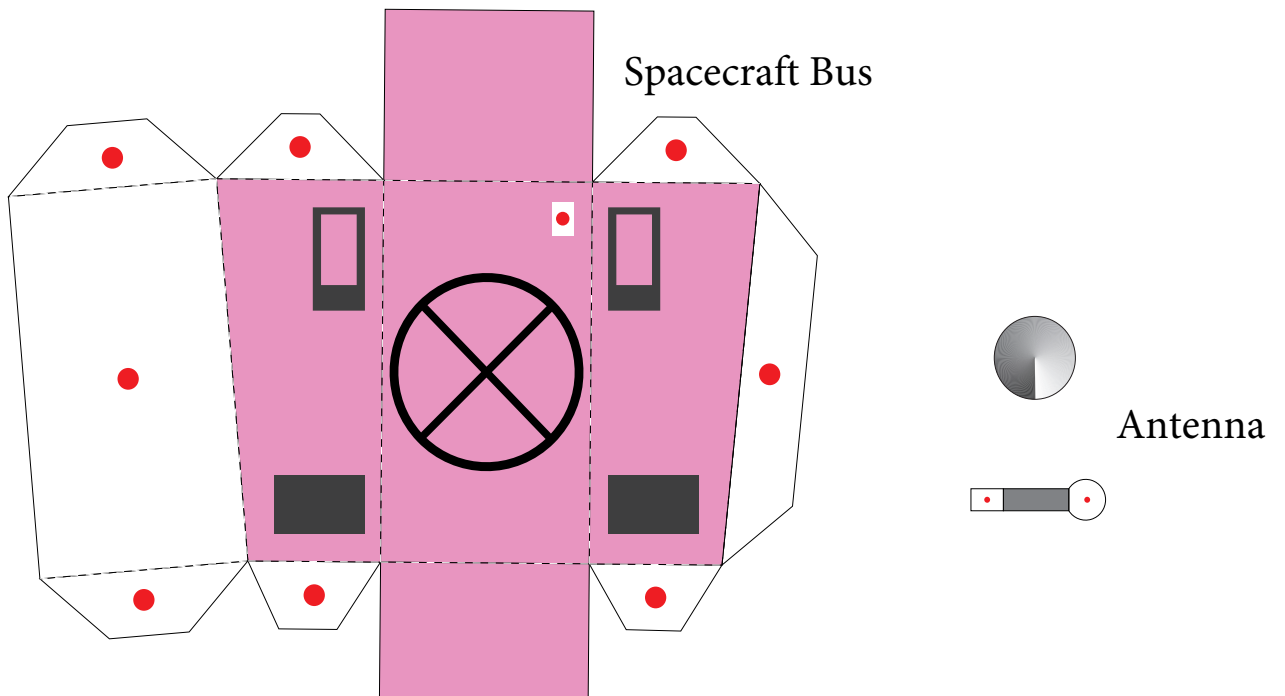

NASA's James Webb Space Telescope Model

Model created by Origami Tree

'Cold' side of
Sunshield

'Sun-Facing' side
of Sunshield

For more information, please visit [jwst.nasa.gov](https://www.jwst.nasa.gov)

Primary Mirror and Scientific Instruments