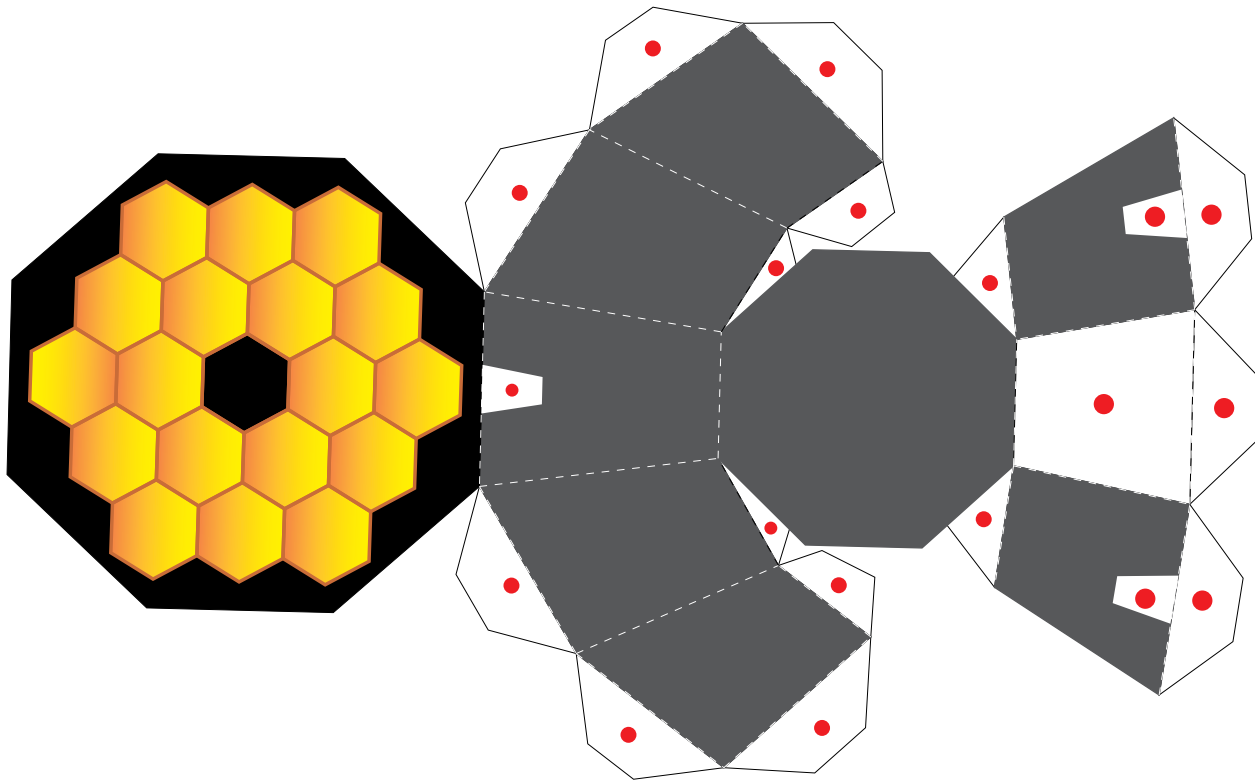

NASA's James Webb Space Telescope Model

Model created by Origami Tree

'Cold' side of
Sunshield

'Sun-Facing' side
of Sunshield

For more information, please visit [jwst.nasa.gov](https://www.jwst.nasa.gov)

Primary Mirror and Scientific Instruments