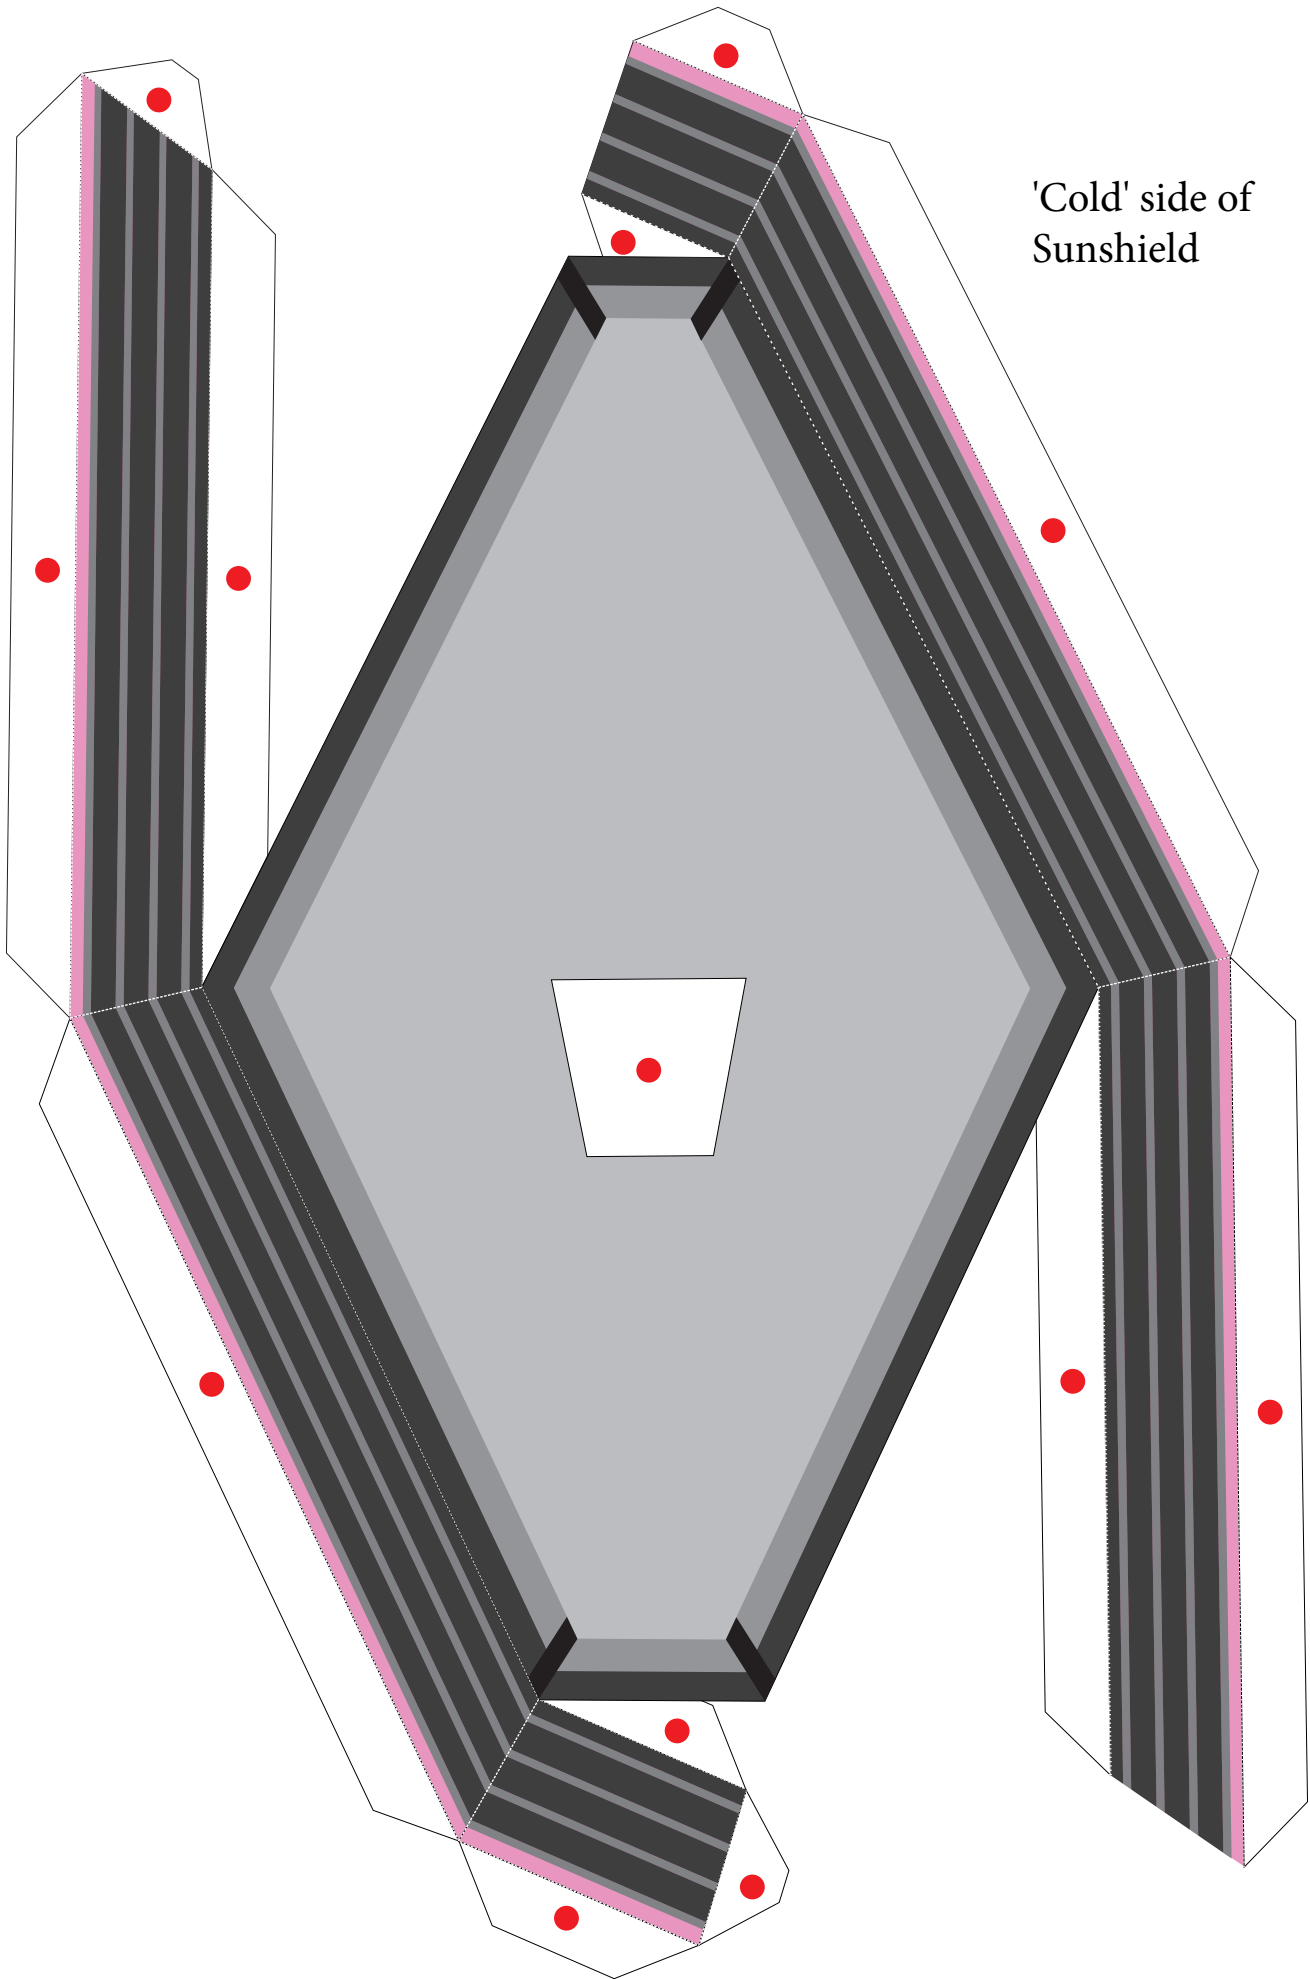

NASA's James Webb Space Telescope Model

Model created by Origami Tree

'Cold' side of
Sunshield

'Sun-Facing' side
of Sunshield

For more information, please visit [jwst.nasa.gov](https://www.jwst.nasa.gov)

Primary Mirror and Scientific Instruments