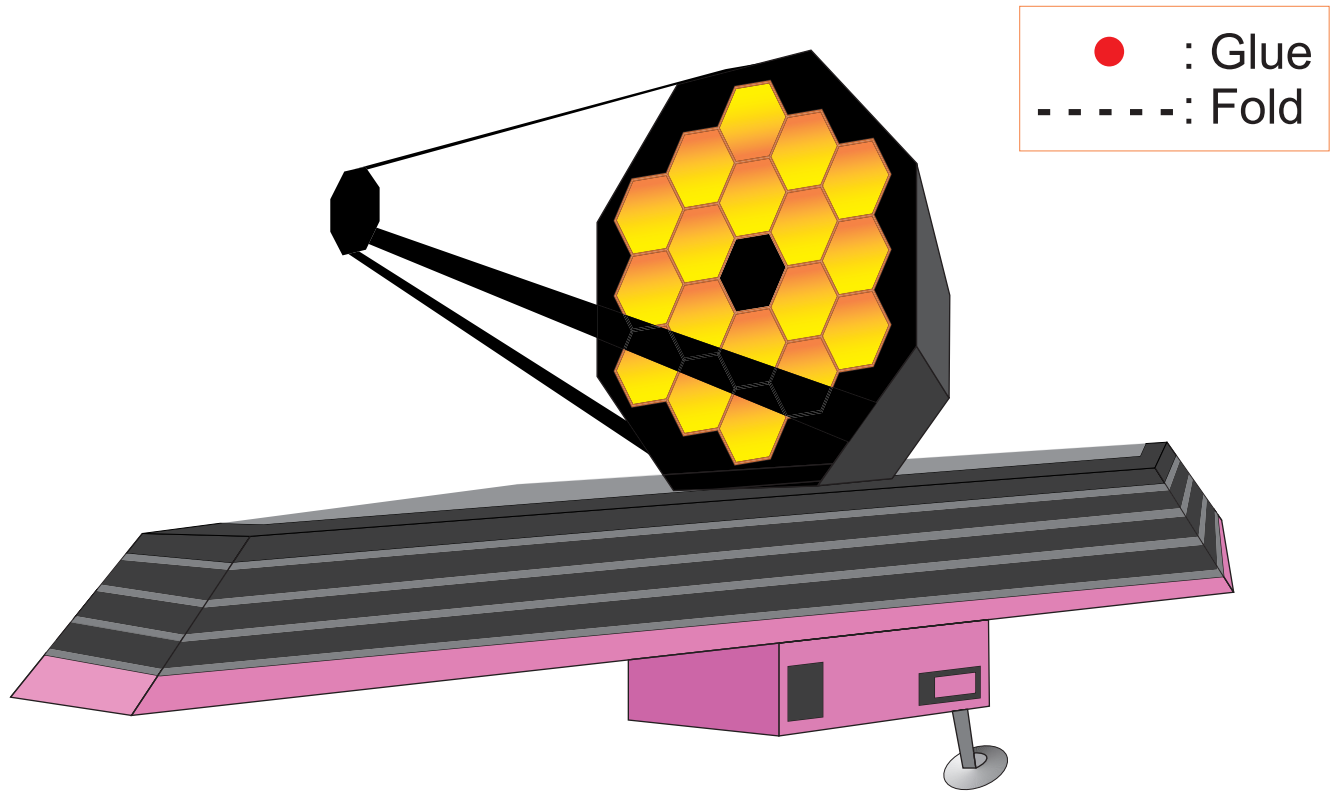

NASA's James Webb Space Telescope Model

Model created by Origami Tree

'Cold' side of
Sunshield

'Sun-Facing' side
of Sunshield

For more information, please visit [jwst.nasa.gov](https://www.jwst.nasa.gov)

Primary Mirror and Scientific Instruments